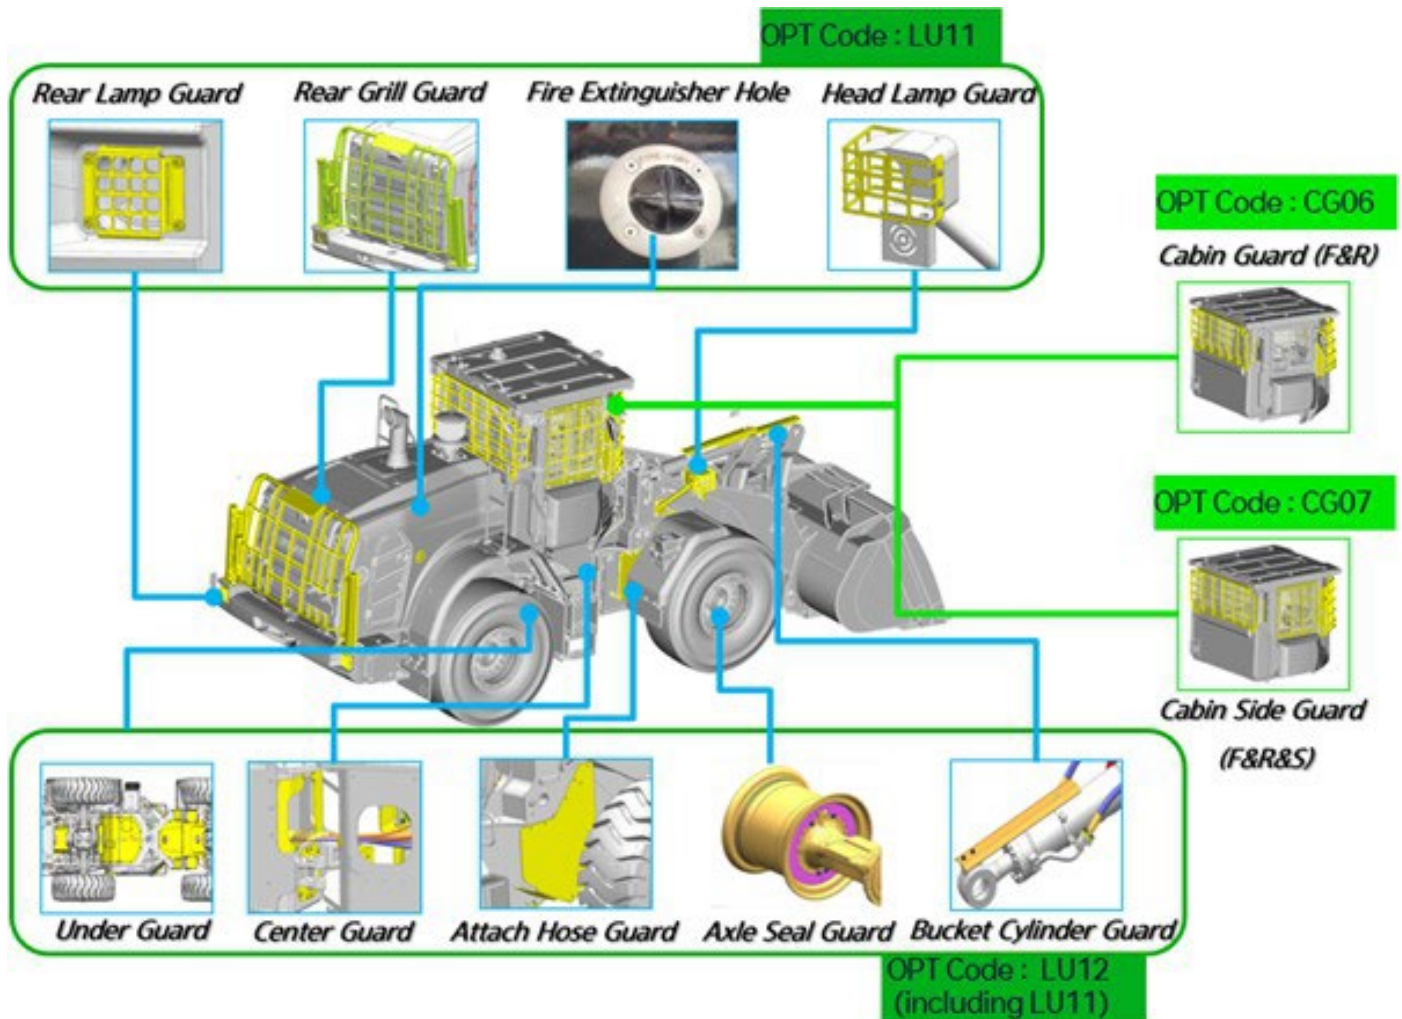

## Description

- Options are now expanded to include the Forestry Guard Package as standard on HL955AHD, HL960AHD, HL975 and HL980A Wheel Loaders that are utilized in dedicated forestry applications.

## Detail

Group	Code	Description	Default
CAB GUARD	CG00	WITHOUT Cabin Front & Rear Guard	
	CG06	Cabin Front & Rear Guard	
	CG07	Cabin Front & Rear & Side Guard	X
UNDER GUARD	LU11	Forestry Guard, Light & Rear Grill guards only	
	LU12	Forestry Guard, Full Guards (LU11 + Under Guards)	X